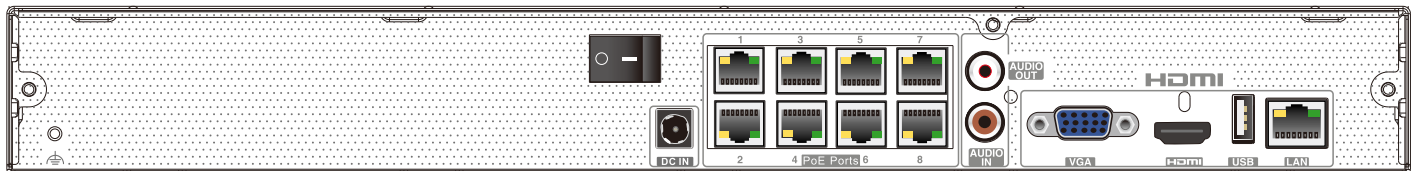

Rear Panel

TD-3108H2-8P-B2-B