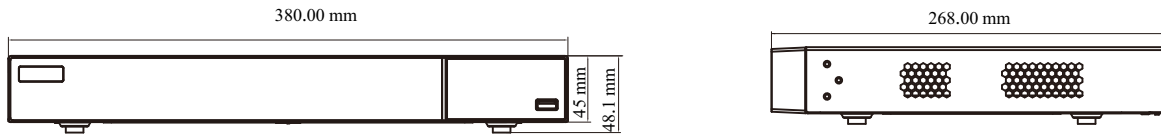

Dimensions